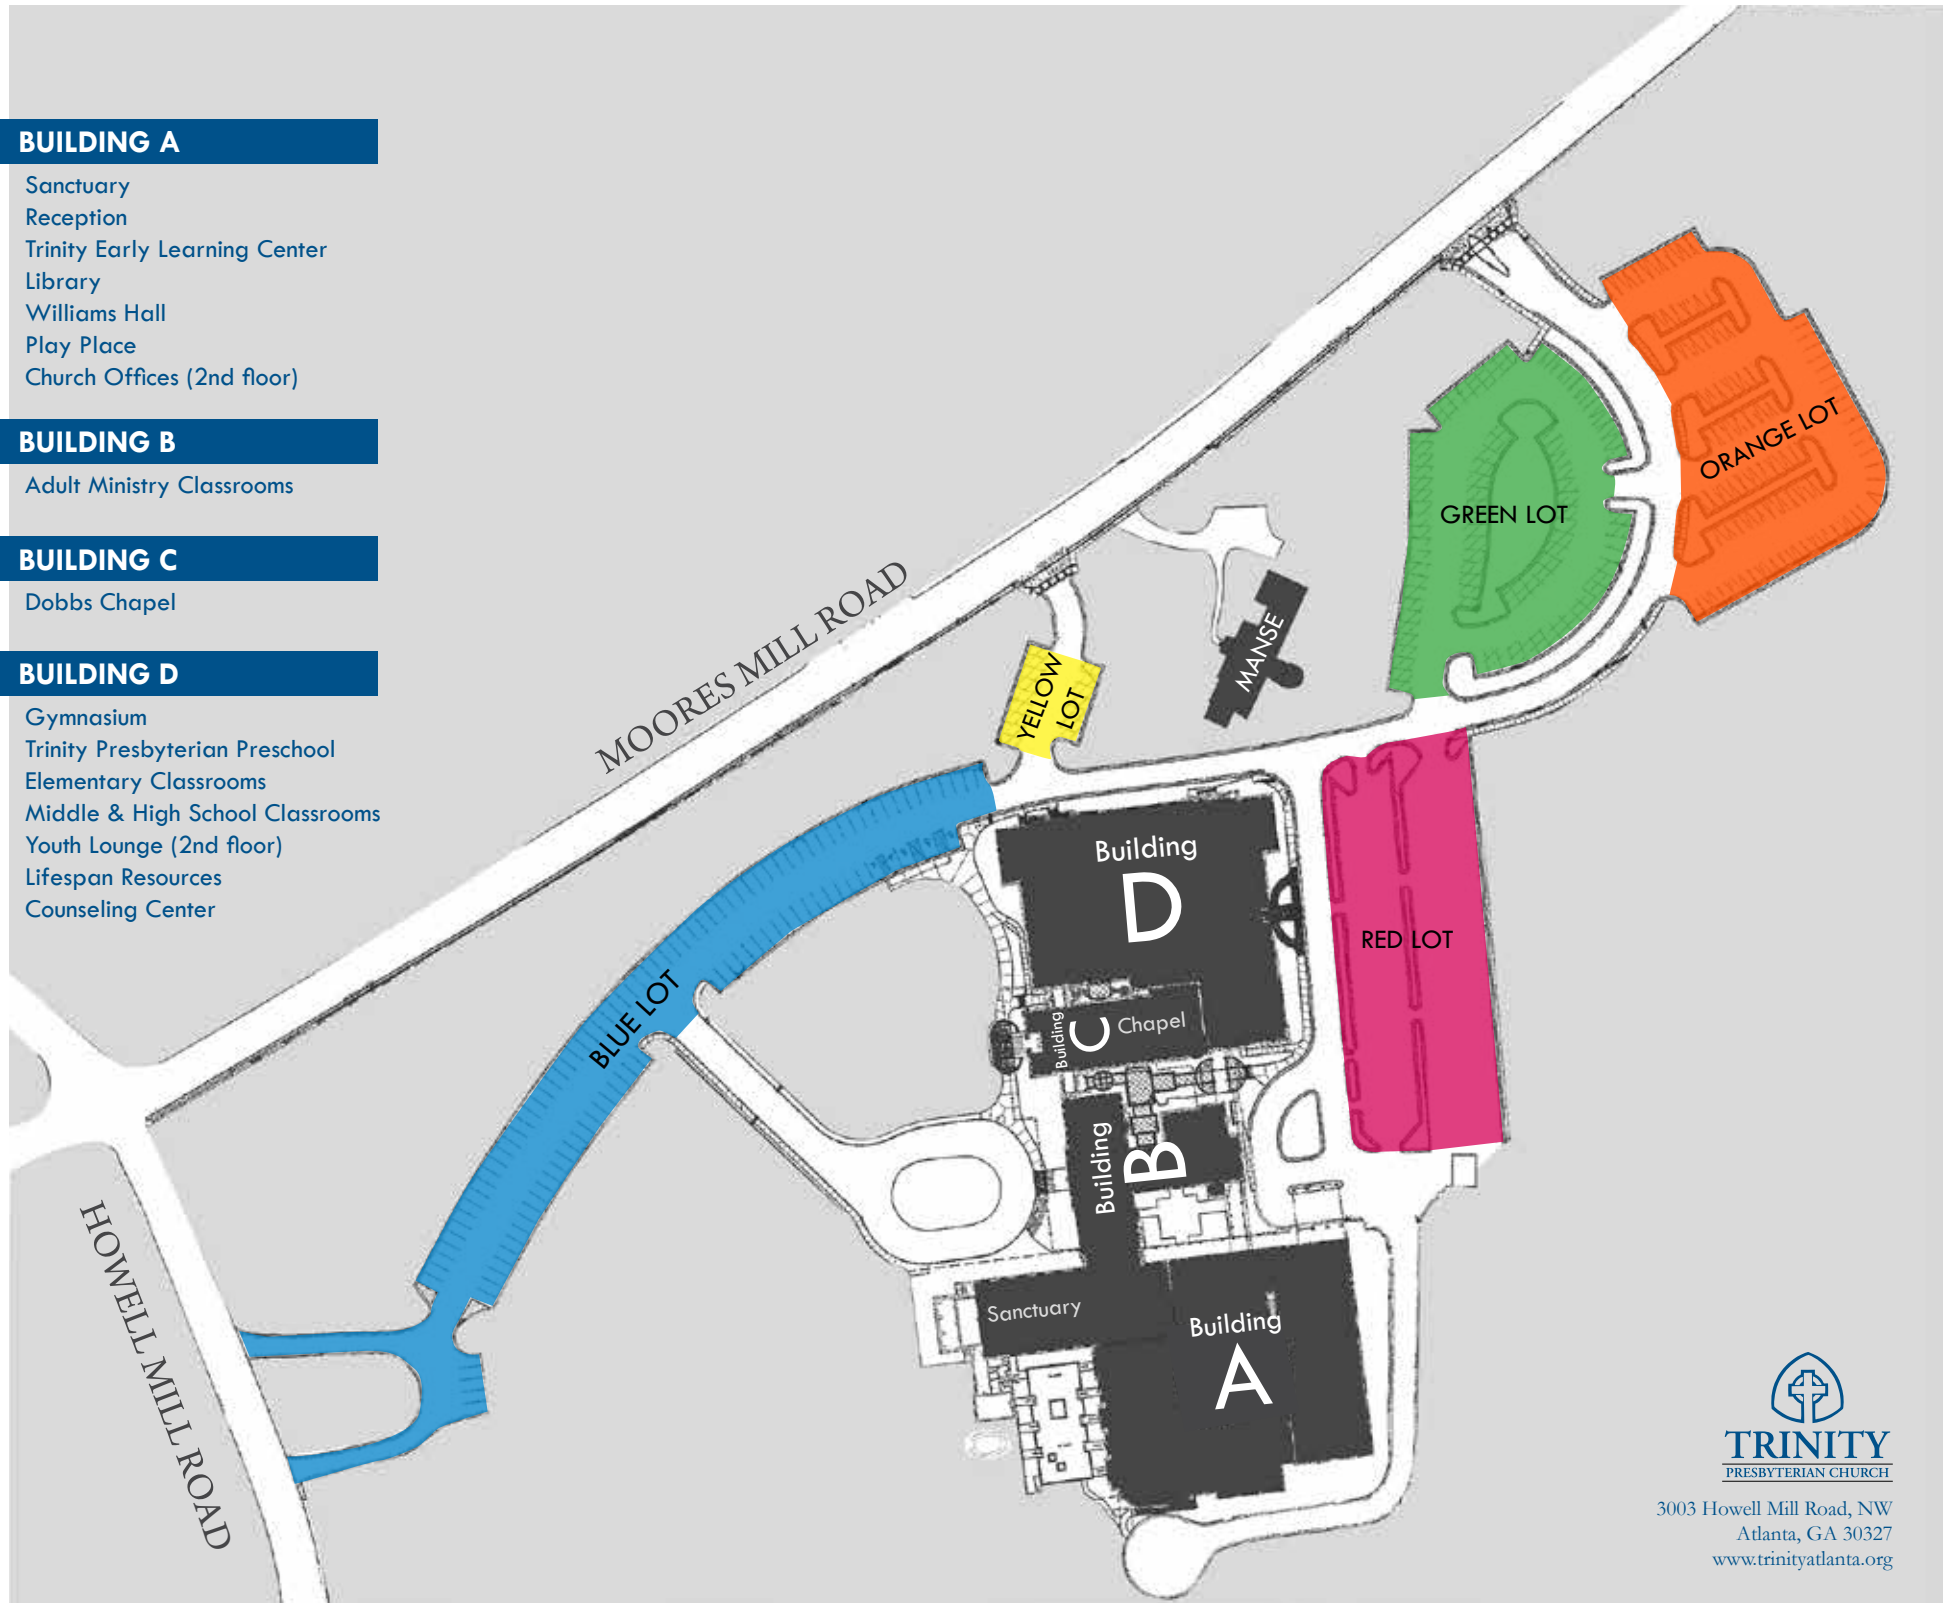

## BUILDING A

Sanctuary  
Reception  
Trinity Early Learning Center  
Library  
Williams Hall  
Play Place  
Church Offices (2nd floor)

## BUILDING C

Dobbs Chapel

## BUILDING D

Gymnasium  
Trinity Presbyterian Preschool  
Elementary Classrooms  
Middle & High School Classrooms  
Youth Lounge (2nd floor)  
Lifespan Resources  
Counseling Center

**TRINITY**  
PRESBYTERIAN CHURCH

3003 Howell Mill Road, NW  
Atlanta, GA 30327  
[www.trinityatlanta.org](http://www.trinityatlanta.org)